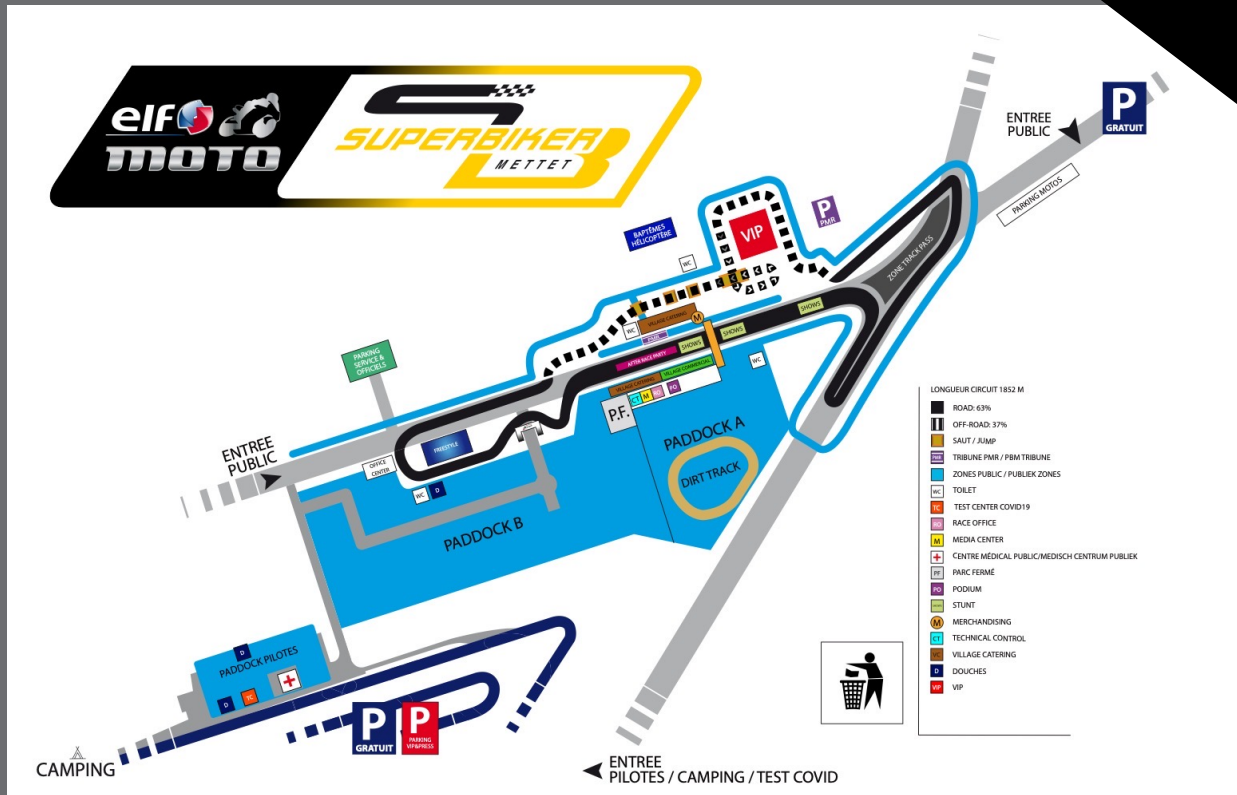

7- 8-9 October 2022 METTET

35th BIRTHDAY EDITION

25.000 spectators, 350 pro riders & a unique proximity!

- ▶ 35th edition
- ▶ One of the most **famous supermoto races** in the **world**
- ▶ Amateurs and professional riders compete on the **historical road circuit**
- ▶ The best riders **aim for** the title of Starbiker and Superbiker
- ▶ Races with an **incredible pace**, animations, stunts and shows
- ▶ A popular and family event where proximity and emotions are at the center

Track map

VIP

THIS OPTION INCLUDES :

- ▶ Vip pass
- ▶ On Sunday from 10 AM :
- ▶
 - ✓ Welcome
 - ✓ Surf and turf buffet, with high quality local products
 - ✓ 6 drink tickets per person
 - ✓ Prestigious venue : the Michel Fievet hall
 - ✓ Official program
 - ✓ Entrance to the entire circuit area
 - ✓ 3-day access