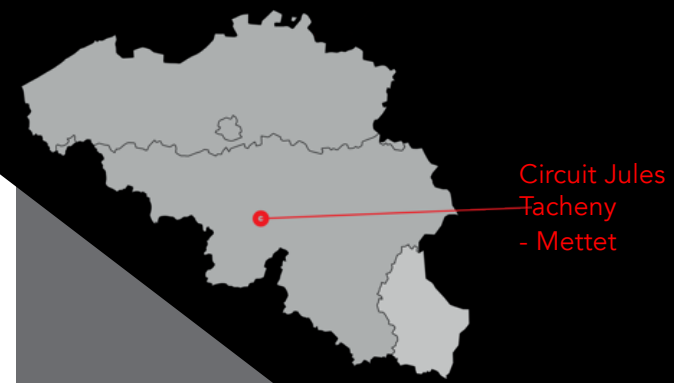

7- 8-9 October 2022 METTET

35th BIRTHDAY EDITION

25.000 spectators, 350 pro riders & a unique proximity!

- ▶ 35th edition
- ▶ One of the most **famous supermoto races** in the **world**
- ▶ Amateurs and professional riders compete on the **historical road circuit**
- ▶ The best riders **aim for** the title of Starbiker and Superbiker
- ▶ Races with an **incredible pace**, animations, stunts and shows
- ▶ A popular and family event where proximity and emotions are at the center

Track map

VIP

THIS OPTION INCLUDES :

- ▶ Vip pass
- ▶ On Sunday from 10 AM :
- ▶
 - ✓ Welcome
 - ✓ Surf and turf buffet, with high quality local products
 - ✓ 6 drink tickets per person
 - ✓ Prestigious venue : the Michel Fievet hall
 - ✓ Official program
 - ✓ Entrance to the entire circuit area
 - ✓ 3-day access